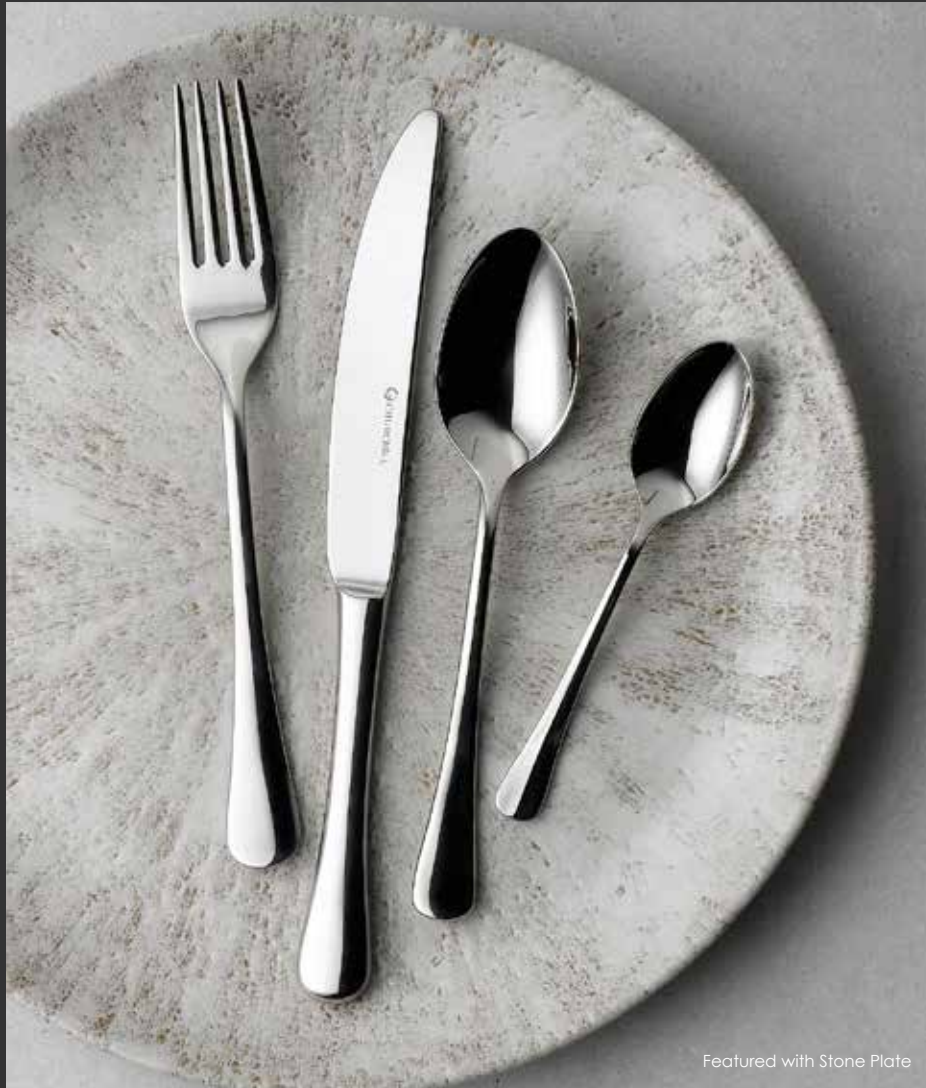

CHURCHILL

Tanner

Soft and simplistic Tanner cutlery shapes are stylish and ergonomically designed for comfort when holding. The contemporary and versatile design is ideal for both casual or premium dining, enhancing the dining experience and complementing the Churchill ceramics portfolio.

Featured with Stone Plate