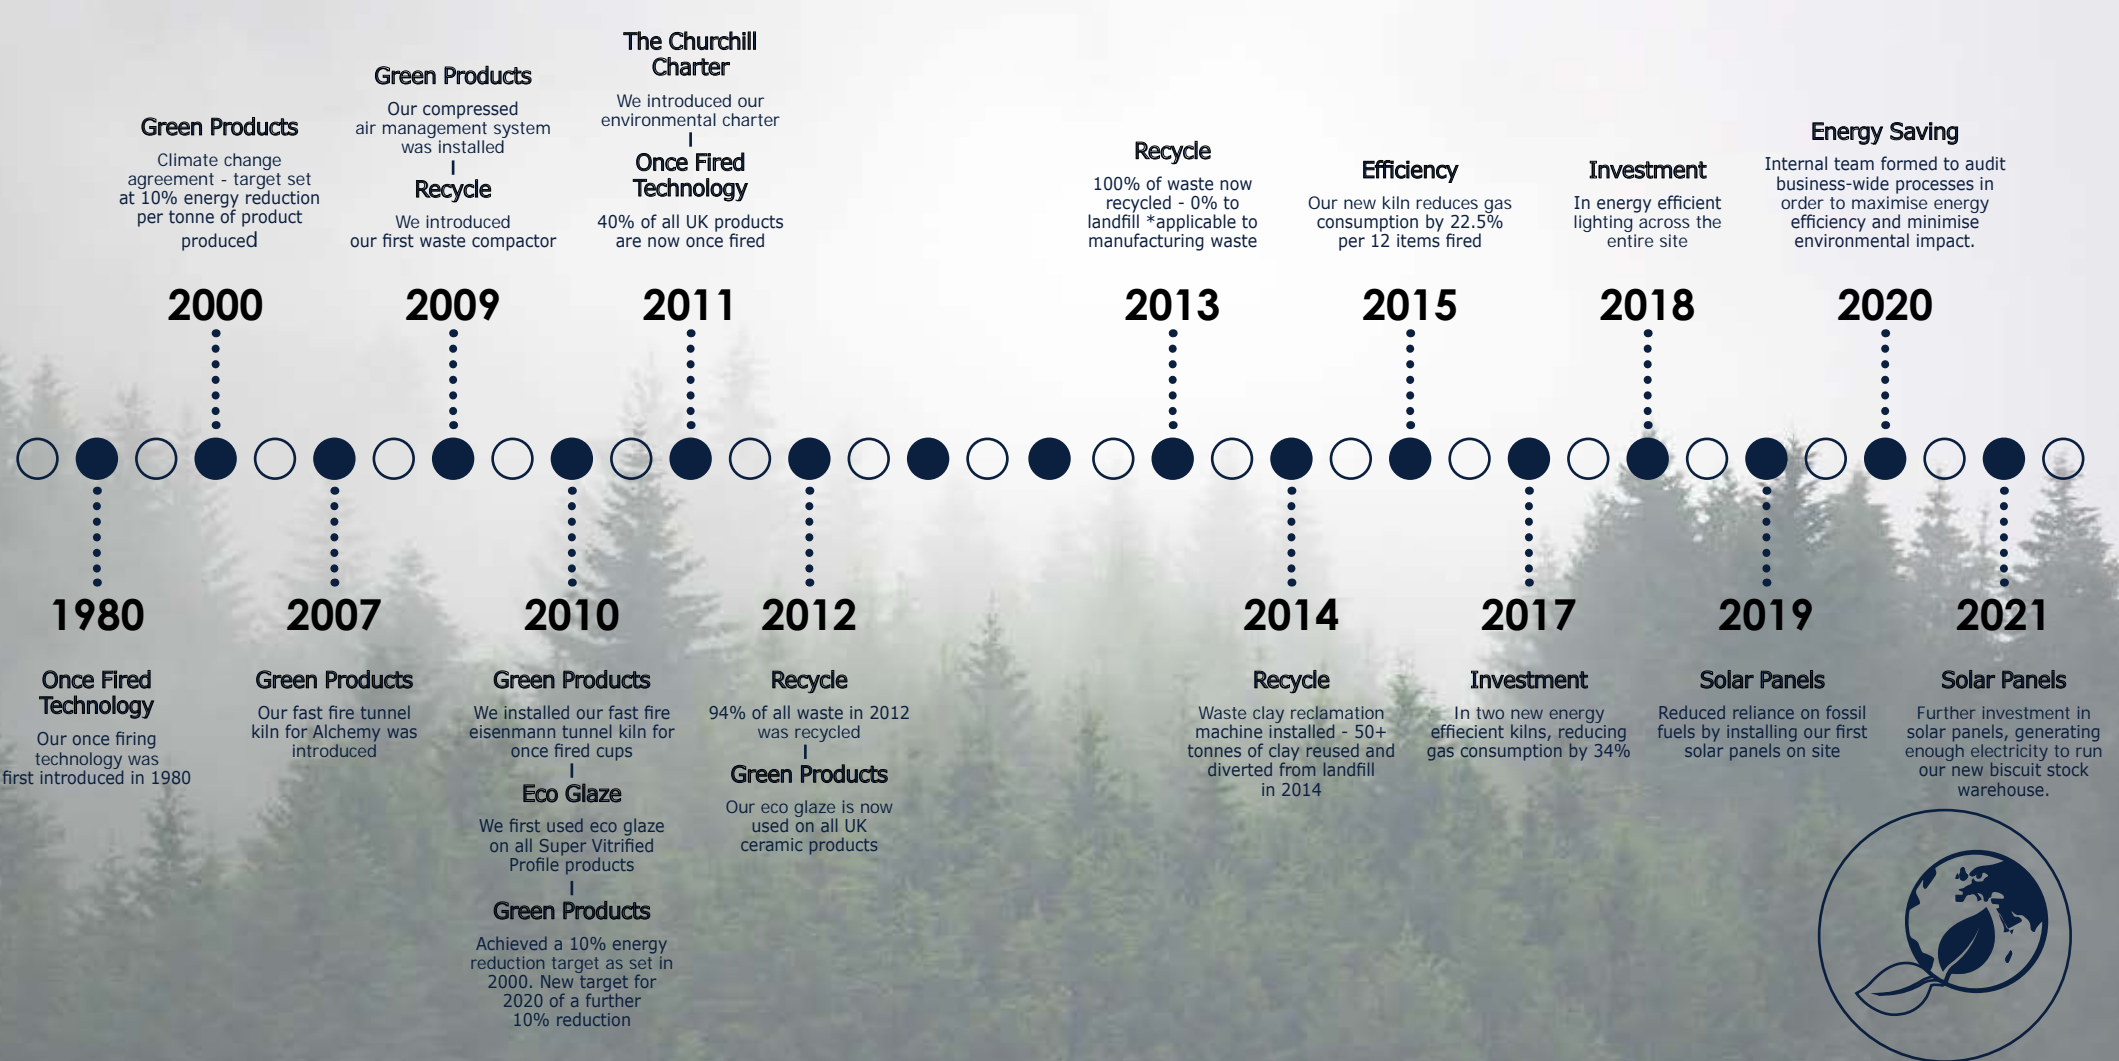

CHURCHILL®

Our Environment

the steps to a more sustainable future

We give extensive consideration to the impact on the environment throughout our production processes and ensure that the best environmental option is always adopted.